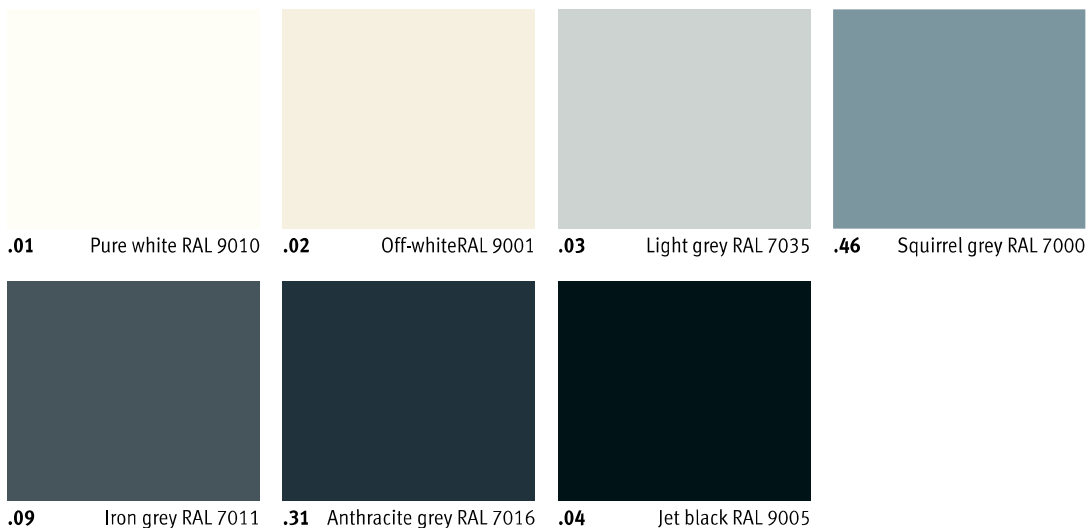

Our grilles and frames are available in all colours, with the exception of Sandblast grey 001. In case of intensive use (placement in circulation areas, for example in front of sliding windows and doors), wear is, of course, inevitable.

This colour chart has been compiled with the greatest care, nevertheless, minor deviations are possible.

Standard

Colour code . 33

| Fill up ordering code with 1, 2 or 3

Subtle & discrete

Colour code . xx

| Fill up ordering code with 1, 2 or 3

Colours of nature

157 Sandstone

158 Siena ocher

159 Honey yellow

160 Chocolate

154 Soft grey-pink

155 Millenium pink

111 Flaming red RAL 3000

156 Purple red RAL 3004

150 Soft grey-blue

151 Pigeon blue RAL 5014

152 Gentian blue RAL 5010

153 Midnight blue

147 Soft green-beige

148 Pale green RAL 6021

149 Emerald green RAL 6001